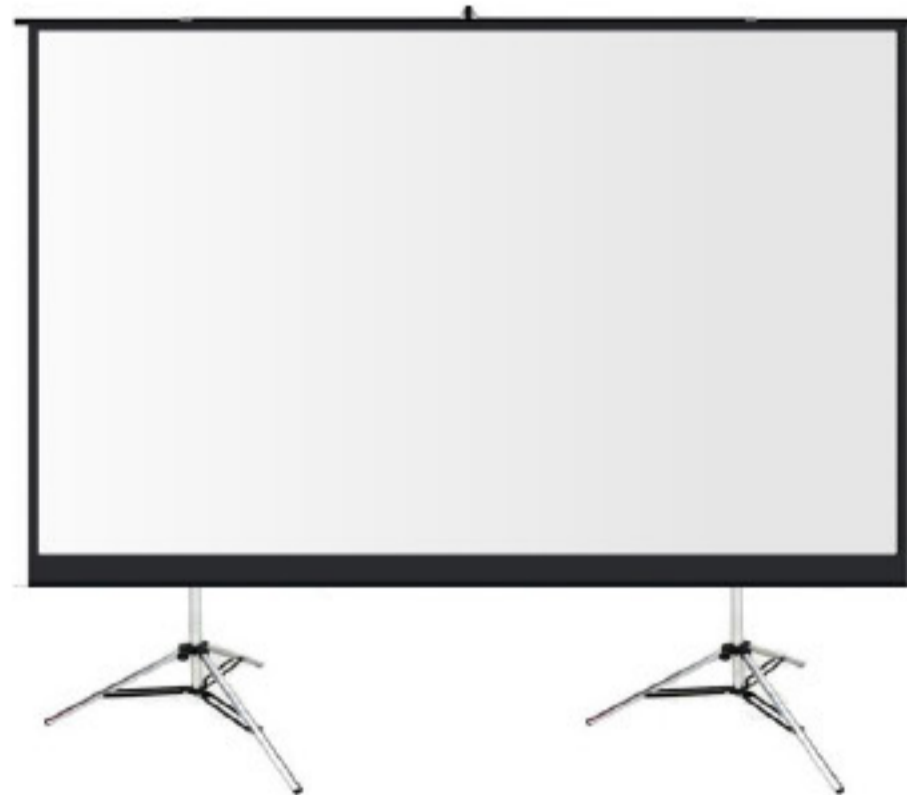

▶ **Tela Translúcida
100" 120" 150" 200"**